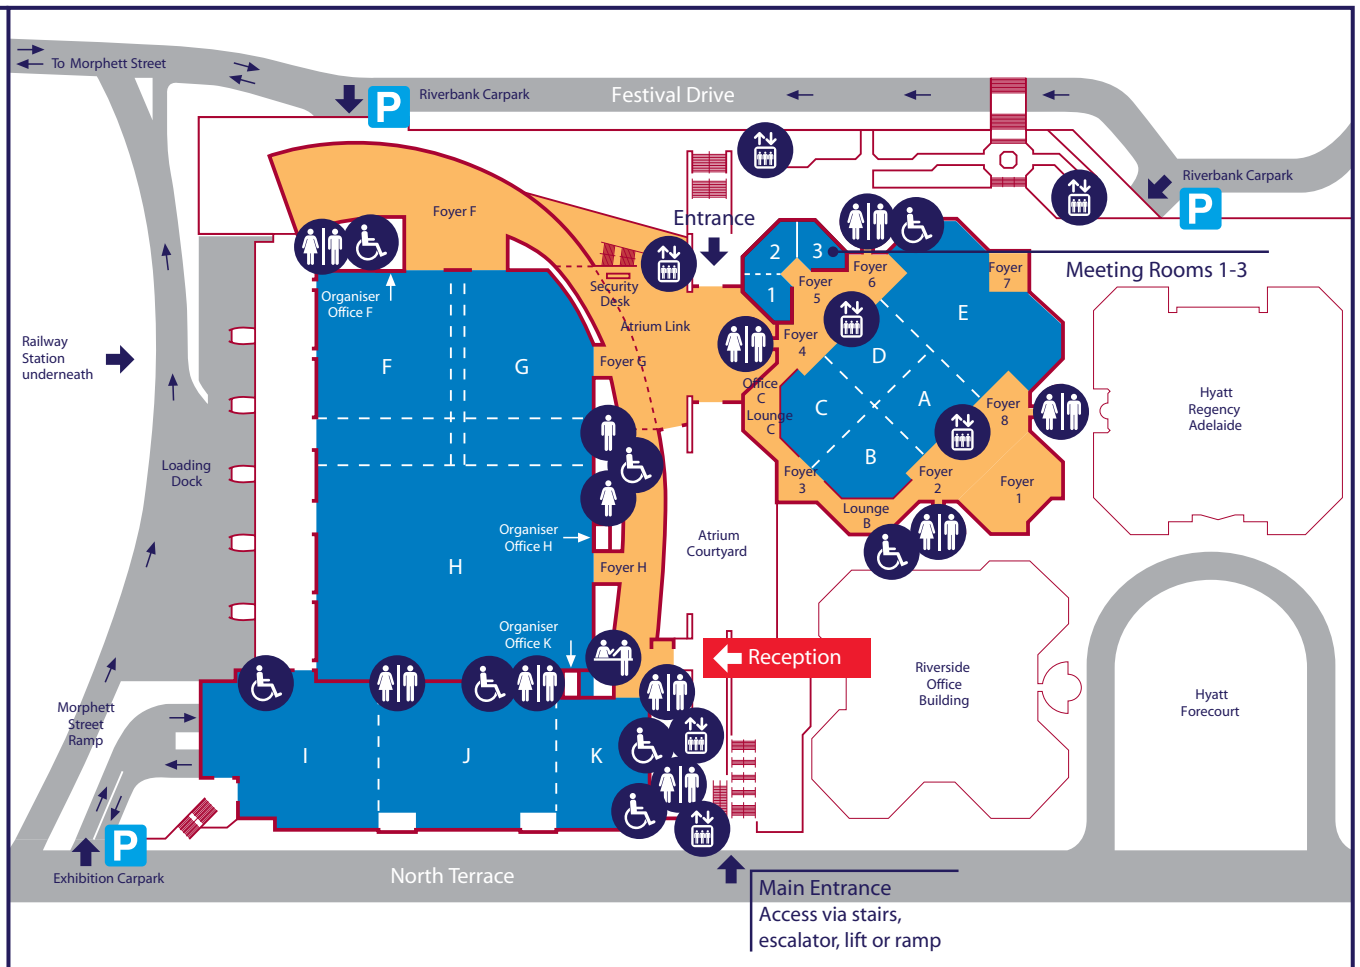

- Circulation areas
- Function areas
- Regattas Bistro and Internet Café

North Terrace, Adelaide, South Australia 5000
 Telephone (61 8) 8212 4099 Facsimile (61 8) 8212 5101
 sales@adelaidecc.com.au
 www.adelaidecc.com.au

ADELAIDE CONVENTION CENTRE

Level One

Plaza Level

Riverbank Level