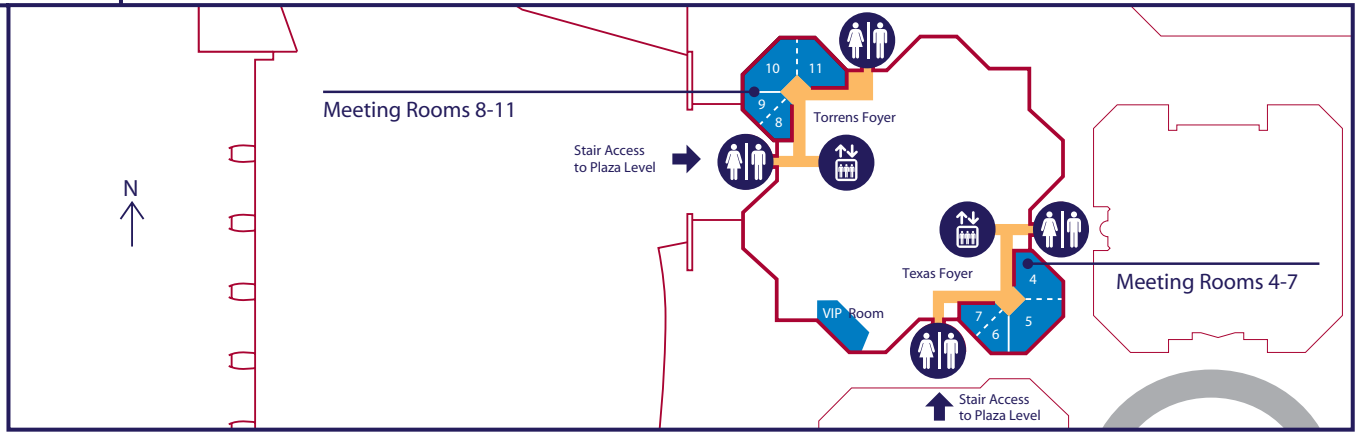

- Circulation areas
- Function areas
- Regattas Bistro and Internet Café

North Terrace, Adelaide, South Australia 5000
 Telephone (61 8) 8212 4099 Facsimile (61 8) 8212 5101
 sales@adelaidecc.com.au
 www.adelaidecc.com.au

ADELAIDE CONVENTION CENTRE

Level One

Plaza Level

Riverbank Level