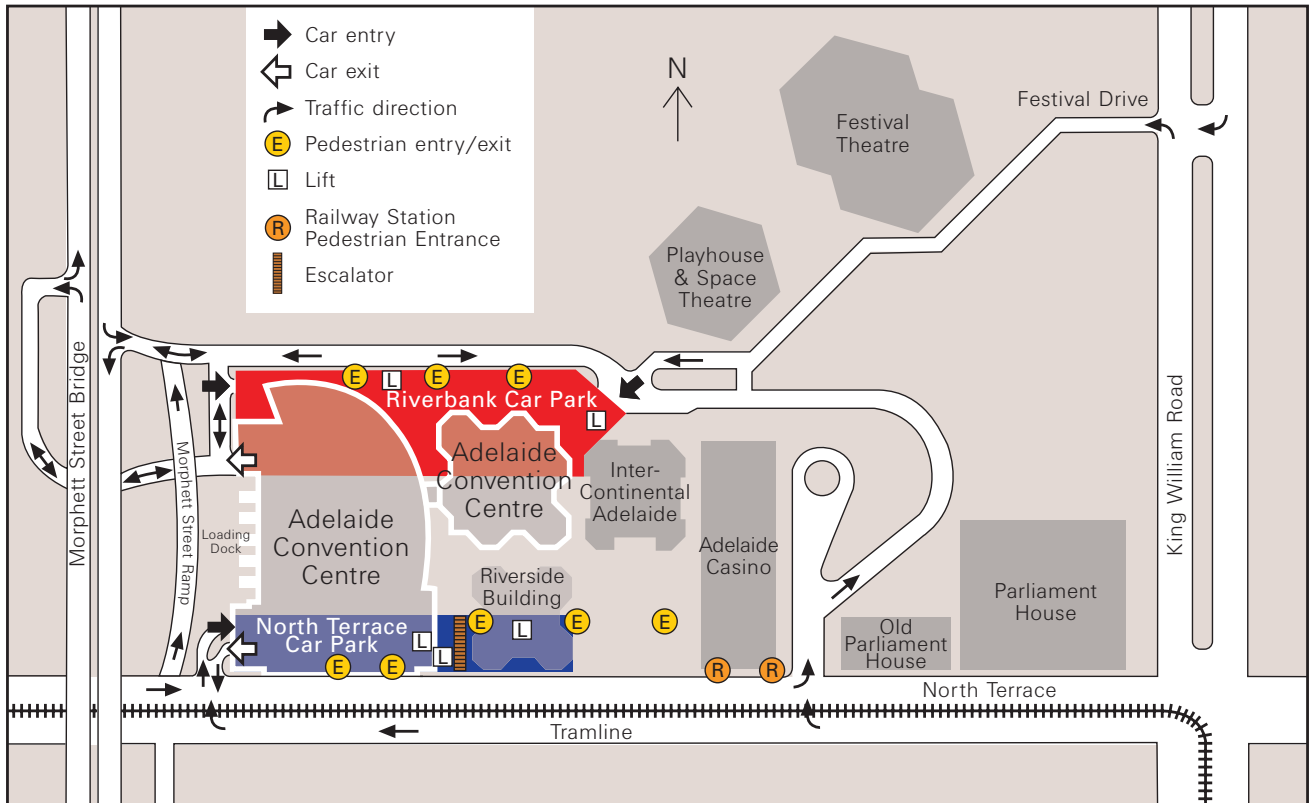

Adelaide Convention Centre Car Parking

The Adelaide Convention Centre operates both the Riverbank and North Terrace car parks, which are open 24 hours a day, 7 days a week. The Riverbank car park is accessed from Festival Drive and the North Terrace car park is accessed from North Terrace. A total of 1200 spaces are available and access to the Convention Centre is via lift or elevator.

Available 7 days for entry between 5am and 9.30am and exit by 6.30pm. Beyond 6.30pm casual parking charges will apply as below to a maximum of \$24.00 for 24 hours inclusive of the early bird parking time.

Casual	0-1hr	\$4.00
	1-2 hrs	\$8.00
	2-3 hrs	\$12.00

Then an additional \$1.00 for each hour or part thereof to a maximum of \$24.00 for each 24 hour period.

Trailers occupying a bay - same rates as above.

Motor Bikes - \$1.00 per hour or part thereof (must be parked in designated areas).

Monthly Parking

We are able to provide monthly parking (Riverbank Car Park only) at the following rates:

Business Hours (Mon-Fri 7am-7pm)	\$170.00 per month
24/7	\$185.00 per month
Reserved 24/7	\$225.00 per month